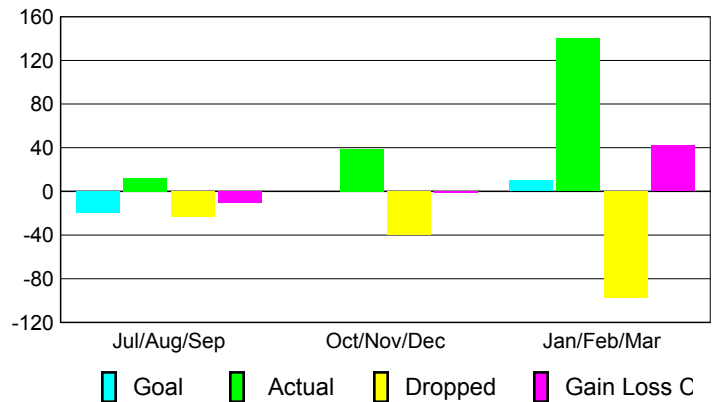

### YTD Status Quo Clubs 2009-2010

Status Quo Clubs Compared to Status Quo Members

## MEMBERSHIP

Membership Results  
2009-2010

Membership  
2008-2009

Month	Net Memb	Actual New	Actual Dropped	Gain/Loss of	Gain/Loss of
	Goal	Mem	Mem	Mem	Mem
Jul/Aug/Sep	-20	12	-23	-11	-6
Oct/Nov/Dec	0	39	-40	-1	-31
Jan/Feb/Mar	10	140	-98	42	2
<b>Totals</b>	<b>-10</b>	<b>191</b>	<b>-161</b>	<b>30</b>	<b>-35</b>

### Membership Results 2009-2010

Goal, New, Dropped, Gain/Loss