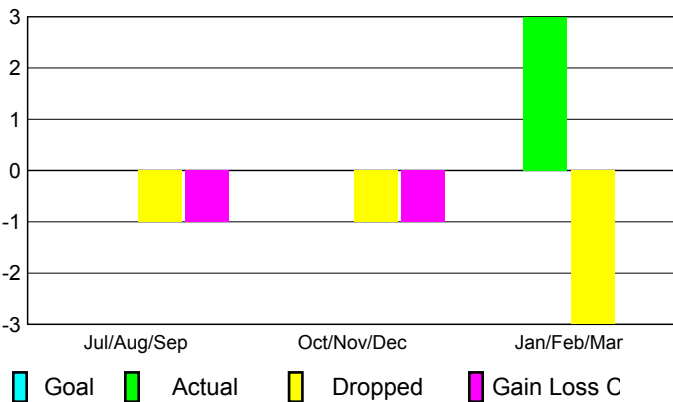

## CLUBS

Club Results  
2009-2010

Clubs  
2008-2009

Month	New Club	Actual New	Actual Dropped	Gain/Loss of	Gain/Loss of
	Goal	Clubs	Clubs	Clubs	Clubs
Jul/Aug/Sep	0	0	-1	-1	0
Oct/Nov/Dec	0	0	-1	-1	-1
Jan/Feb/Mar	0	3	-3	0	-1
<b>Totals</b>	<b>0</b>	<b>3</b>	<b>-5</b>	<b>-2</b>	<b>-2</b>

### Club Results 2009-2010

Goal, New, Dropped, Gain/Loss

### Comparison of Club Gain/Loss

Current Year Compared to the Previous Year