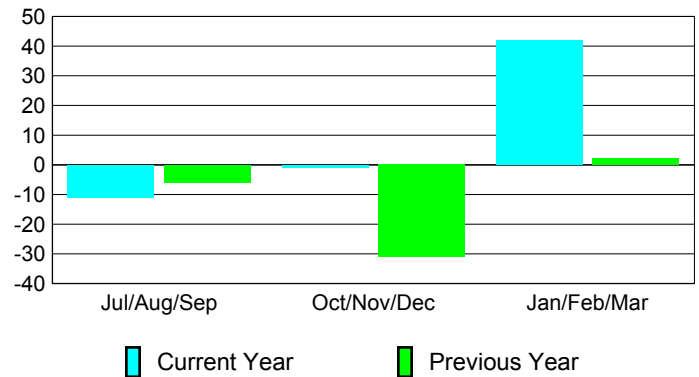

Gender Comparison 2009-2010

Jul/Aug/Sep

Oct/Nov/Dec

Jan/Feb/Mar

Male

Female