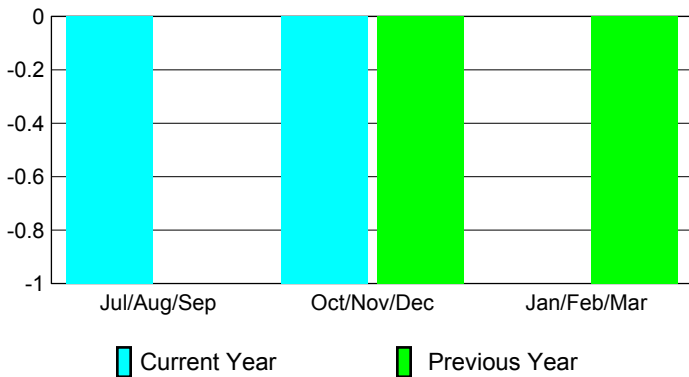

2009-2010 GMT Quarterly Report for District (or Undistricted) **District 103IE**

GMT: JACQUES 'JACK' VERBEKE

Location: FRANCE

GMT CA: 4

CLUBS

Club Results
2009-2010

Clubs
2008-2009

Month	New Club	Actual New	Actual Dropped	Gain/Loss of	Gain/Loss of
	Goal	Clubs	Clubs	Clubs	Clubs
Jul/Aug/Sep	0	0	-1	-1	0
Oct/Nov/Dec	0	0	-1	-1	-1
Jan/Feb/Mar	0	3	-3	0	-1
Totals	0	3	-5	-2	-2

Club Results 2009-2010

Goal, New, Dropped, Gain/Loss

Comparison of Club Gain/Loss

Current Year Compared to the Previous Year

YTD Status Quo Clubs 2009-2010

Status Quo Clubs Compared to Status Quo Members

MEMBERSHIP

Membership Results
2009-2010

Membership
2008-2009

Month	Net Memb	Actual New	Actual Dropped	Gain/Loss of	Gain/Loss of
	Goal	Mem	Mem	Mem	Mem
Jul/Aug/Sep	-20	12	-23	-11	-6
Oct/Nov/Dec	0	39	-40	-1	-31
Jan/Feb/Mar	10	140	-98	42	2
Totals	-10	191	-161	30	-35

Membership Results 2009-2010

Goal, New, Dropped, Gain/Loss

Comparison of Membership Gain/Loss

Current Year Compared to the Previous Year

Gender Comparison 2009-2010

Jul/Aug/Sep

Oct/Nov/Dec

Jan/Feb/Mar

Male

Female